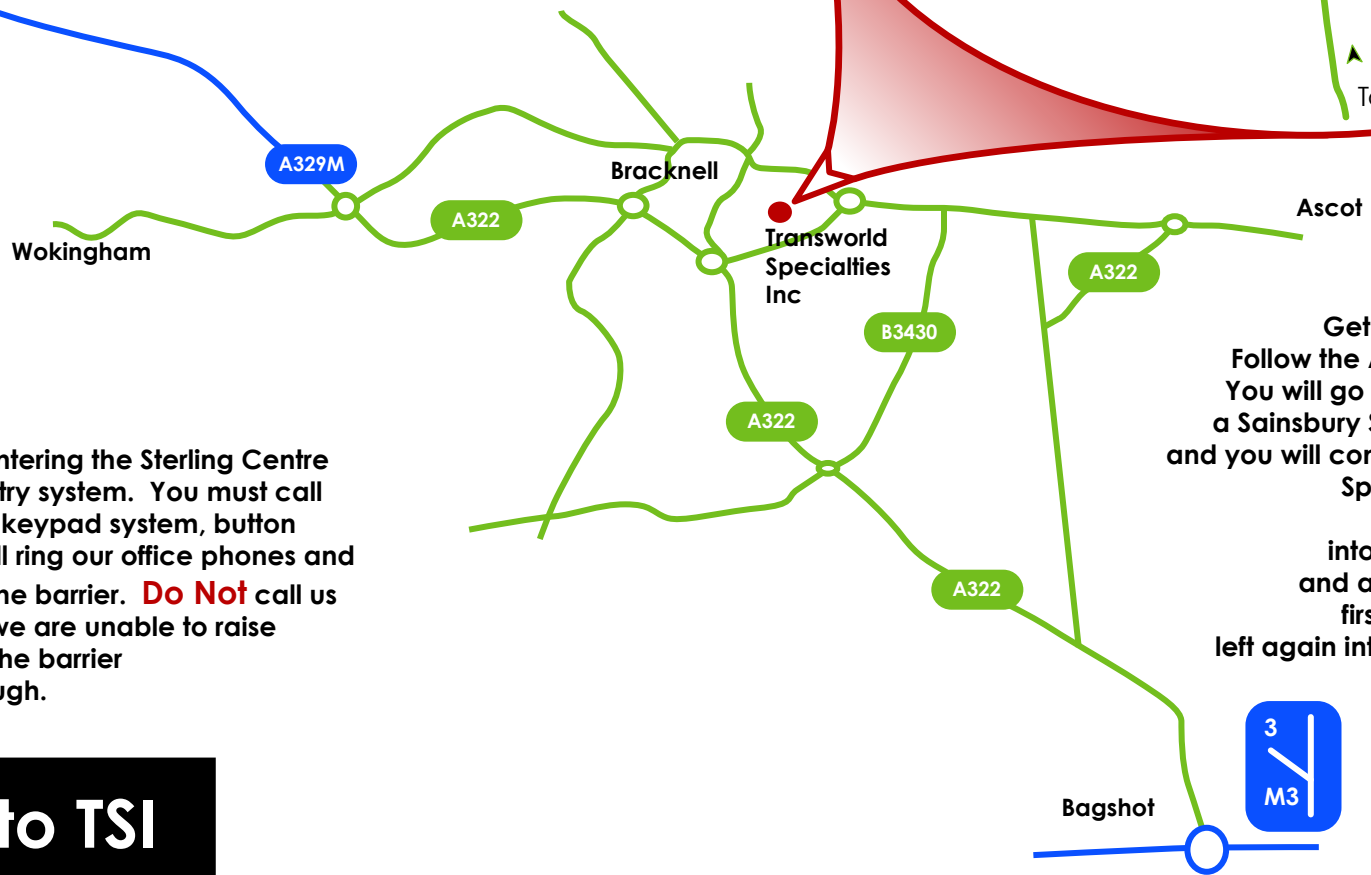

Get off the M4 at Junction 10 (Reading)
 follow the signs toward Bracknell,
 follow the road until you reach a major
 roundabout with traffic lights (Twin Bridges)
 Do not turn left towards Bracknell town centre
 but go straight across and up the A322
 Once you reach the next roundabout take the
 second exit into Broad Lane, follow this to the end
 and a roundabout (Running Horse Pub), first left to next
 roundabout, left again into Eastern Road and then
 second left into the Sterling Centre.

Please note on entering the Sterling Centre
 there is a barrier entry system. You must call
 the office using the keypad system, button
 marked 1A. This will ring our office phones and
 we can then raise the barrier. **Do Not** call us
 on your mobile as we are unable to raise
 the barrier without the barrier
 system calling through.

Get off the M3 at Junction 3 (Bagshot)
 Follow the A322 in to Bracknell (5 miles or so)
 You will go through a traffic light junction with
 a Sainsbury Superstore on the left, continue on
 and you will come to a roundabout with Bracknell
 Sports Centre on the left, at the next
 roundabout take the third exit
 into Broad Lane, follow this to the end
 and a roundabout (Running Horse Pub),
 first left to next roundabout and then
 left again into Eastern Road, finally second left
 into the Sterling Centre.

Getting to TSI